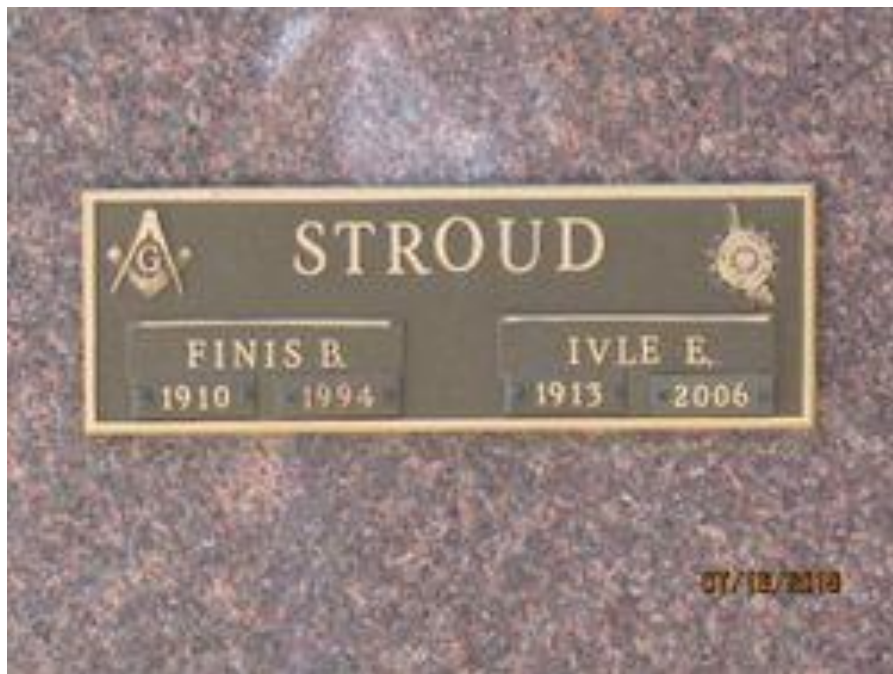

Adult Ministries of First Baptist Church, 230 J.R. Miller Blvd., Owensboro, Ky. 42303.
Memorial contribution envelopes are available at the funeral home.

.....

Owensboro Memorial Gardens, Owensboro, KY